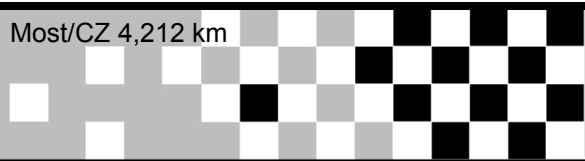

DMV INTER CUP

Autodrom Most/Tschechien • 12.-17. April 2016

DRC/DLC Most/CZ

Suzuki Gladius Trophy

Most/CZ 4,212 km

Q1+Q2

Pos.	St.Nr.	Name	Nat	Klasse	Gesamtbzeit	R1. Beste Zeit.	R2. Beste Zeit.
1	G34	Tim Holtz	GER	Suzuki Gladius Trophy	1:51.088	1:51.088	1:51.519
2	63	Kai-Uwe Lenz	GER	Suzuki Gladius Trophy	1:52.129	1:52.129	
3	94	Pascal Lenz	GER	Suzuki Gladius Trophy	1:52.442	1:52.529	1:52.442
4	27	Ole Bismark	GER	Suzuki Gladius Trophy	1:52.707	1:52.707	1:55.458
5	38	Bastian Dreier	GER	Suzuki Gladius Trophy	1:53.884	1:53.884	1:56.820
6	64	Klaus-Dieter Braun	GER	Suzuki Gladius Trophy	1:54.420	1:54.420	
7	7	Marcus Andruchiewicz	GER	Suzuki Gladius Trophy	1:54.450	1:54.711	1:54.450
8	G5	Jennifer Lehmann	GER	Suzuki Gladius Trophy	1:54.802	1:56.637	1:54.802
9	47	Christoffer Bussmer	GER	Suzuki Gladius Trophy	1:55.393	1:55.805	1:55.393
10	3	Bastian Ubl	GER	Suzuki Gladius Trophy	1:55.564	1:55.564	1:57.841
11	9	Alexander Von Reth	GER	Suzuki Gladius Trophy	1:55.682	1:55.958	1:55.682
12	16	Kay Metzke	GER	Suzuki Gladius Trophy	1:56.069	1:56.069	1:58.056
13	66	Stefanie Menzel	GER	Suzuki Gladius Trophy	1:57.705	1:57.705	
14	90	Philip Einzmann	GER	Suzuki Gladius Trophy	1:57.803	2:00.258	1:57.803
15	88	Kevin Knoblauch	GER	Suzuki Gladius Trophy	1:57.976	1:57.976	
16	58	Jens Theuer	GER	Suzuki Gladius Trophy	1:58.902	1:58.902	2:01.439
17	10	Maximilian Geenen	GER	Suzuki Gladius Trophy	1:59.193	1:59.486	1:59.193
18	53	Patrick Senger	GER	Suzuki Gladius Trophy	1:59.667	1:59.667	
19	8	Niklas Wiesner	GER	Suzuki Gladius Trophy	1:59.907	1:59.907	2:03.953
20	G69	Marvin Eckhert	GER	Suzuki Gladius Trophy	2:00.208	2:00.482	2:00.208
21	15	Kevin Mattfeldt	GER	Suzuki Gladius Trophy	2:00.614	2:00.614	
22	12	Moritz Möbius	GER	Suzuki Gladius Trophy	2:01.311	2:01.311	2:02.790
23	65	Uli Löhr	GER	Suzuki Gladius Trophy	2:02.085	2:02.085	2:03.663
24	99	Timo Scheiwe	GER	Suzuki Gladius Trophy	2:03.715	2:03.715	2:03.745
25	44	Jens-Peter Reiners	GER	Suzuki Gladius Trophy	2:04.510	2:06.262	2:04.510
26	77	Christian Bergmann	GER	Suzuki Gladius Trophy	2:05.466	2:05.466	
27	G22	Mathias Gumbrich	GER	Suzuki Gladius Trophy	2:05.713	2:17.975	2:05.713