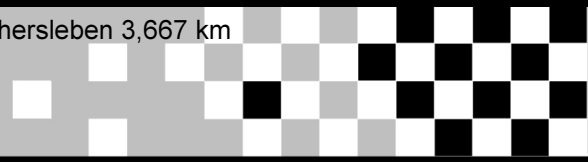

Pos.	St.Nr.	Name	Nat	Klasse	Motorrad	Gesamtbestzeit	1.ZT Beste Zeit.	2.ZT Beste Zeit.
1	2	Sascha Schoder	GER	GLADIUS	Suzuki Gladius	1:41.041	1:41.041	1:43.058
2	27	Ole Bismark	GER	GLADIUS	Suzuki Gladius	1:41.260	1:41.260	1:43.270
3	63	Kai-Uwe Lenz	GER	GLADIUS	Suzuki Gladius	1:41.665	1:41.665	1:42.981
4	94	Pascal Lenz	GER	GLADIUS	Suzuki Gladius	1:42.755	1:42.755	1:43.335
5	69	Alexander Jolig	GER	GLADIUS	Suzuki Gladius	1:43.289	1:43.289	1:43.811
6	15	Ludwig Plinke	GER	GLADIUS	Suzuki Gladius	1:43.389	1:43.389	1:44.251
7	7	Marcus Andruchiewicz	GER	GLADIUS	Suzuki Gladius	1:44.095	1:45.995	1:44.095
8	47	Christoffer Bussmer	GER	GLADIUS	Suzuki Gladius	1:44.097	1:44.097	1:45.980
9	5	Roger Plath	GER	GLADIUS	Suzuki Gladius	1:44.305	1:44.476	1:44.305
10	38	Bastian Dreier	GER	GLADIUS	Suzuki Gladius	1:44.697	1:44.697	1:44.699
11	3	Bastian Ubl	GER	GLADIUS	Suzuki Gladius	1:45.222	1:45.222	1:47.090
12	90	Philip Einzmann	GER	GLADIUS	Suzuki Gladius	1:45.227	1:45.227	1:45.937
13	16	Kay Metzke	GER	GLADIUS	Suzuki Gladius	1:45.429	1:45.429	1:47.318
14	74	Steven Bussmer	GER	GLADIUS	Suzuki Gladius	1:45.858	1:46.716	1:45.858
15	99	Timo Scheiwe	GER	GLADIUS	Suzuki Gladius	1:46.232	1:46.232	1:47.197
16	9	Alexander von Reth	GER	GLADIUS	Suzuki Gladius	1:47.091	1:47.607	1:47.091
17	88	Kevin Knoblauch	GER	GLADIUS	Suzuki Gladius	1:47.299	1:47.299	1:48.225
18	G22	Kevin Mattfeldt	GER	GLADIUS	Suzuki Gladius	1:47.365	1:47.527	1:47.365
19	58	Jens Theuer	GER	GLADIUS	Suzuki Gladius	1:47.590	1:47.590	1:47.840
20	53	Patrick Senger	GER	GLADIUS	Suzuki Gladius	1:48.515	1:48.675	1:48.515
21	44	Jens-Peter Reiners	GER	GLADIUS	Suzuki Gladius	1:49.359	1:49.359	1:50.187
22	8	Niklas Wiesner	GER	GLADIUS	Suzuki Gladius	1:49.538	1:49.538	1:51.902
23	10	Maximilian Geenen	GER	GLADIUS	Suzuki Gladius	1:50.740	1:50.740	1:51.341
24	65	Uli Löhr	GER	GLADIUS	Suzuki Gladius	1:53.487	1:53.487	1:54.543
25	12	Moritz Möbius	GER	GLADIUS	Suzuki Gladius	1:54.907	1:54.907	1:55.183
26	771	Christian Bergmann	GER	GLADIUS	Suzuki Gladius	1:55.035		1:55.035
27	4	Marvin Eckert	GER	GLADIUS	Suzuki Gladius	1:55.076	2:02.073	1:55.076
28	70	Marco Groß	GER	GLADIUS	Suzuki Gladius	1:57.550	1:57.875	1:57.550

Zeitnahme/timekeeping Thomas Thieme D/GER

Orbits

www.raceresults.de / www.bike-promotion.com

Rennleiter/race director Michael Dangrieß D/GER

Sportkommissar/steward Hans Rainer Jung D/GER

www.mylaps.com

Lizenziert für DT Bike-Promotion FT GmbH